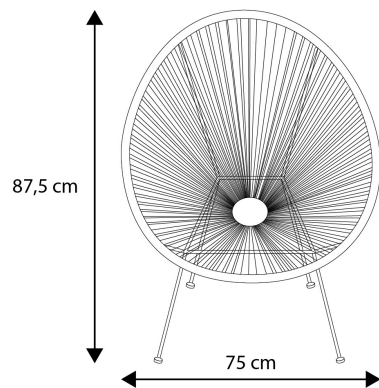

CHAIR LOUNGE UBBERUP 3793000

Multi Lines International Co., Ltd.	
Size:	150 / 300 (W) x 105 (H)mm
Color:	CMYK Die-cut Pantone 5493C
Material:	Card
Item:	3793000
Date:	12-06-2018
Designer:	Angel