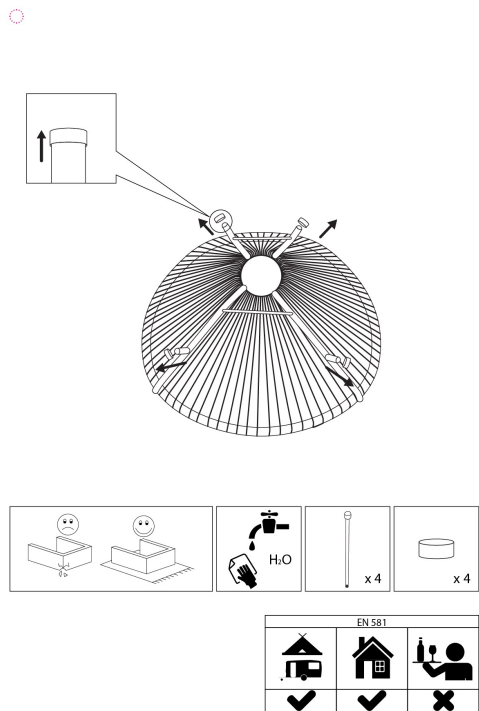

Batch no:
Order no:
Product no: 3793000

5 707949 151319 0

Scandinavian Sleeping & Living

JYSK.com

UBBERUP CHAIR LOUNGE

79 x 75 x 87,5 cm